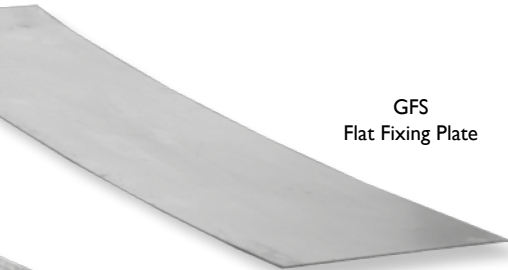

Arrow Metal Accessories

GFS
Flat Fixing Plate

MSFC
Fixing Channel

MSRB
Resilient Bar

Arrow Metal Accessories Terms Category : A8

Arrow Flat Fixing Plate

Lightweight fixing plate for use with main partitions, wall linings and ceilings.

Product No.	Product Description	Length Size (mm)	Gauge (mm)	Size/Web (mm)	Lengths (per pack)
GFS	100mm Flat Fixing Plate	3000	0.70	100	10
GFS5055	50mm Wide Flat Plate	3000	0.55	50	10

Arrow Fixing Channel

Lightweight fixing plate with flanges for extra rigidity, for use with main partitions & wall linings.

Product No.	Product Description	Length Size (mm)	Lengths (per pack)
MSFC	Fixing Channel	2400	10

Arrow Resilient Bar

A resilient metal section which is fixed to floors & partitions to reduce direct sound transmission.

Product No.	Product Description	Length Size (mm)	Lengths (per pack)
MSRB	Resilient Bar	3000	10