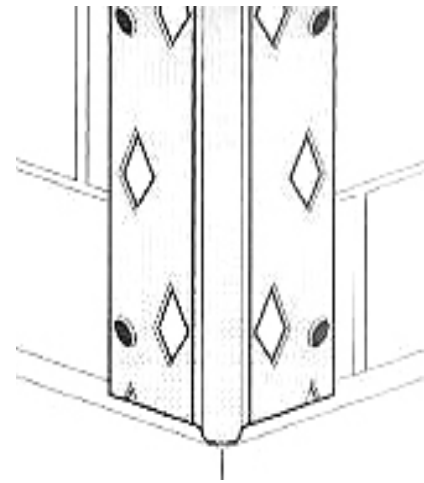

Arrow Galvanised Beads

Arrow Angle Beads For Drylining and Plastering

Terms Category : F1

Product No.	Product Description	Length Size (mm)	Thickness (mm)	Wing Size (mm)	Lengths (per box)
BEM24	Arrow Mesh Bead	2400			50
BEM3	Arrow Mesh Bead	3000			50
BEH0B24	Arrow Hook On Bead	2400			50
BEH0B3	Arrow Hook On Bead	3000			50
BET24CT	Arrow Thincoat Bead	2400		22mm x 22mm	50
BET3	Arrow Thincoat Bead	3000		22mm x 22mm	50