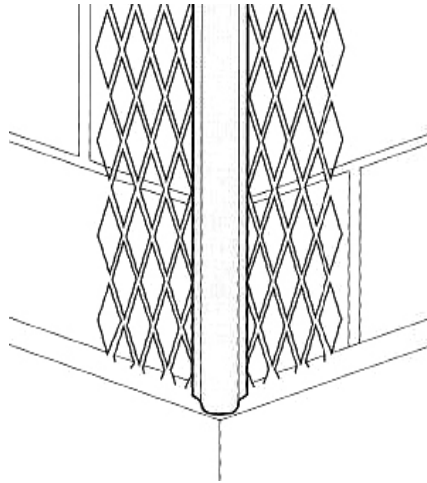

Arrow Galvanised Beads

Arrow Angle Beads For Drylining and Plastering

Terms Category : F1

Product No.	Product Description	Length Size (mm)	Thickness (mm)	Wing Size (mm)	Lengths (per box)
BEM24	Arrow Mesh Bead	2400			50
BEM3	Arrow Mesh Bead	3000			50
BEH0B24	Arrow Hook On Bead	2400			50
BEH0B3	Arrow Hook On Bead	3000			50
BET24CT	Arrow Thincoat Bead	2400		22mm x 22mm	50
BET3	Arrow Thincoat Bead	3000		22mm x 22mm	50